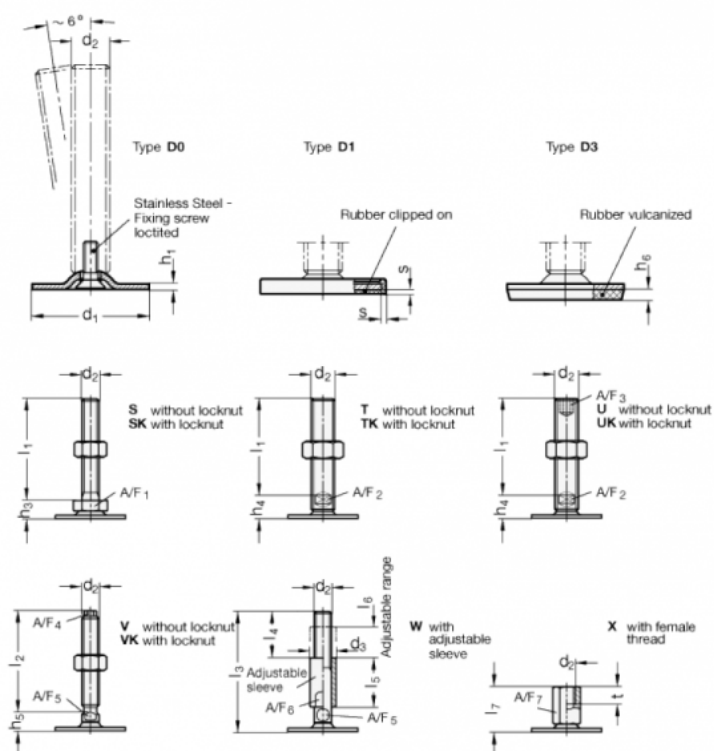

Article number: 204180M16150D3TK
 Description: E+G levelling foot
 GN 41-80-M16-150-D3-TK
 Note: TK With nut, Wrench flat at the bottom

Measures

A/F2 = 12
 d1 = 80
 d2 = M16
 h1 = 3
 h4 = 18
 h6 = 5
 l1 = 150
 s =